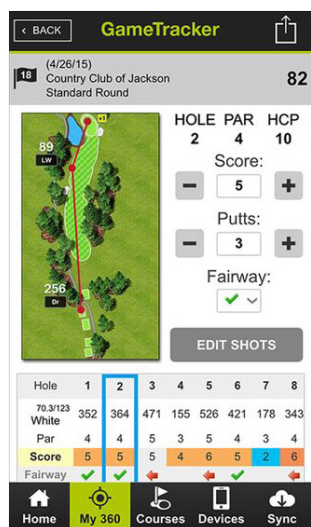

INTRODUCING THE SKYCADDIE LINX GT GAMETRACKING EDITION

Golf's First 3-in-1 System

At its core, the LINX GT is a standalone GPS watch that features SkyGolf's best-in-class TrueGround® Course Maps to provide golfers with distances they know they can trust. But it is so much more than that! The LINX GT is the first rangefinder that includes a built-in shot tracking system so golfers can track the club, location and distance of each shot. And the best part is it connects with the SkyCaddie Mobile app so you can view the results overlaid on vivid HD course maps in real-time!

- **Use the SkyCaddie LINX GT alone as a simple rangefinder** or combine it with the SkyCaddie Mobile GPS app and SkyGolf SmartTags for a complete distance and shot tracking system!
- **SkyGolf® GameTracker Technology** makes shot tracking easy:
 - Attach SkyGolf SmartTags to each club in your bag
 - Tap a club to the LINX GT watch before taking your shot
 - See the club, location and distance of each shot overlaid on SkyCaddie Mobile's Interactive HoleVue™ screen!
- **Real-time, Wireless Synchronization** between the LINX GT and SkyCaddie Mobile via Bluetooth® Smart technology provides:
 - Quick distances on your watch
 - An expanded view in vivid HD on your smartphone
 - Sharing of your live round with your golf instructor, friends or family

Know the distance to critical targets ahead, such as water, bunkers, carries and more!

Know how far you hit each club in your bag, overlaid on a vivid HD graphic of the hole

Get the distance to any point on the green by moving the LINX GT's IntelliGreen® crosshairs