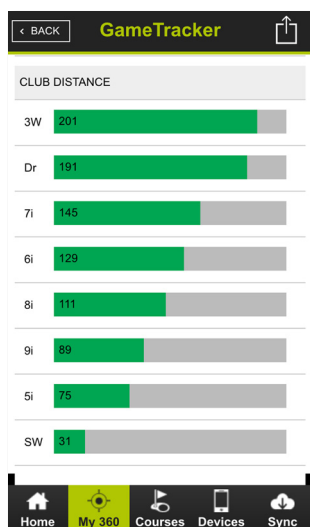

INTRODUCING THE SKYCADDIE LINX GT GAMETRACKING EDITION

Golf's First 3-in-1 System

At its core, the LINX GT is a standalone GPS watch that features SkyGolf's best-in-class TrueGround® Course Maps to provide golfers with distances they know they can trust. But it is so much more than that! The LINX GT is the first rangefinder that includes a built-in shot tracking system so golfers can track the club, location and distance of each shot. And the best part is it connects with the SkyCaddie Mobile app so you can view the results overlaid on vivid HD course maps in real-time!

- **Use the SkyCaddie LINX GT alone as a simple rangefinder** or combine it with the SkyCaddie Mobile GPS app and SkyGolf SmartTags for a complete distance and shot tracking system!
- **SkyGolf® GameTracker Technology** makes shot tracking easy:
 - Attach SkyGolf SmartTags to each club in your bag
 - Tap a club to the LINX GT watch before taking your shot
 - See the club, location and distance of each shot overlaid on SkyCaddie Mobile's Interactive HoleVue™ screen!
- **Real-time, Wireless Synchronization** between the LINX GT and SkyCaddie Mobile via Bluetooth® Smart technology provides:
 - Quick distances on your watch
 - An expanded view in vivid HD on your smartphone
 - Sharing of your live round with your golf instructor, friends or family

Know the distance to critical targets ahead, such as water, bunkers, carries and more!

Know how far you hit each club in your bag, overlaid on a vivid HD graphic of the hole

Get the distance to any point on the green by moving the LINX GT's IntelliGreen® crosshairs