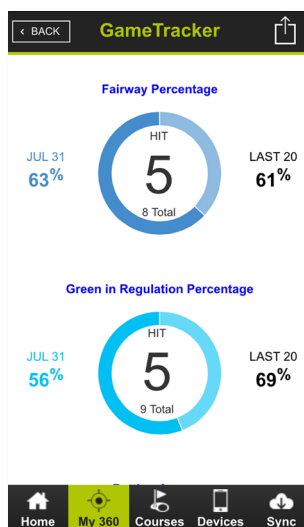

INTRODUCING THE SKYCADDIE LINX GT GAMETRACKING EDITION

Golf's First 3-in-1 System

At its core, the LINX GT is a standalone GPS watch that features SkyGolf's best-in-class TrueGround® Course Maps to provide golfers with distances they know they can trust. But it is so much more than that! The LINX GT is the first rangefinder that includes a built-in shot tracking system so golfers can track the club, location and distance of each shot. And the best part is it connects with the SkyCaddie Mobile app so you can view the results overlaid on vivid HD course maps in real-time!

- **Use the SkyCaddie LINX GT alone as a simple rangefinder** or combine it with the SkyCaddie Mobile GPS app and SkyGolf SmartTags for a complete distance and shot tracking system!
- **SkyGolf® GameTracker Technology** makes shot tracking easy:
 - Attach SkyGolf SmartTags to each club in your bag
 - Tap a club to the LINX GT watch before taking your shot
 - See the club, location and distance of each shot overlaid on SkyCaddie Mobile's Interactive HoleVue™ screen!
- **Real-time, Wireless Synchronization** between the LINX GT and SkyCaddie Mobile via Bluetooth® Smart technology provides:
 - Quick distances on your watch
 - An expanded view in vivid HD on your smartphone
 - Sharing of your live round with your golf instructor, friends or family

Know the distance to critical targets ahead, such as water, bunkers, carries and more!

Know how far you hit each club in your bag, overlaid on a vivid HD graphic of the hole

Get the distance to any point on the green by moving the LINX GT's IntelliGreen® crosshairs