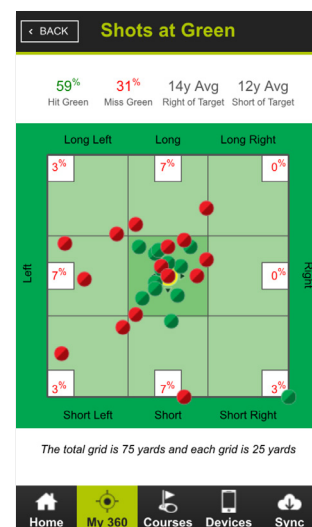

INTRODUCING THE SKYCADDIE LINX GT GAMETRACKING EDITION

Golf's First 3-in-1 System

At its core, the LINX GT is a standalone GPS watch that features SkyGolf's best-in-class TrueGround® Course Maps to provide golfers with distances they know they can trust. But it is so much more than that! The LINX GT is the first rangefinder that includes a built-in shot tracking system so golfers can track the club, location and distance of each shot. And the best part is it connects with the SkyCaddie Mobile app so you can view the results overlaid on vivid HD course maps in real-time!

- **Use the SkyCaddie LINX GT alone as a simple rangefinder** or combine it with the SkyCaddie Mobile GPS app and SkyGolf SmartTags for a complete distance and shot tracking system!
- **SkyGolf® GameTracker Technology** makes shot tracking easy:
 - Attach SkyGolf SmartTags to each club in your bag
 - Tap a club to the LINX GT watch before taking your shot
 - See the club, location and distance of each shot overlaid on SkyCaddie Mobile's Interactive HoleVue™ screen!
- **Real-time, Wireless Synchronization** between the LINX GT and SkyCaddie Mobile via Bluetooth® Smart technology provides:
 - Quick distances on your watch
 - An expanded view in vivid HD on your smartphone
 - Sharing of your live round with your golf instructor, friends or family

Know the distance to critical targets ahead, such as water, bunkers, carries and more!

Know how far you hit each club in your bag, overlaid on a vivid HD graphic of the hole

Get the distance to any point on the green by moving the LINX GT's IntelliGreen® crosshairs